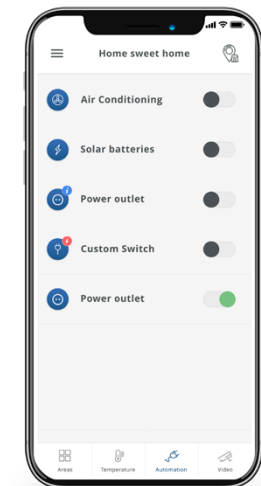

MAIN FEATURES

- 32+ smart home automation scenarios available
- Operates up to 144 wireless and wired zones (64 wireless devices)
- Compatible with almost any monitoring station
- Multiple ways of control
- Wireless range up to 3 km in open areas
- Expandable with additional PGM outputs, wired connections and temperature sensors
- External backup battery, up to 30 h

UP TO 300 M²

FREE FOTA
(Firmware-Over-The-Air)
UPDATES

Light control

Ventilation control

Garage door control

Shutters control

The most compact and elegant security system from ELDES

Pitbull Alarm PRO

MAIN FEATURES

- 2x Nano SIM cards for extra safety
- Operates up to 34 zones (16 wireless devices)
- Multiple ways of control
- Wireless range up to 3 km in open areas
- Wired 1*input, 1*output
- Audio indication via built-in buzzer
- LED indication of system status
- Backup battery, up to 24h