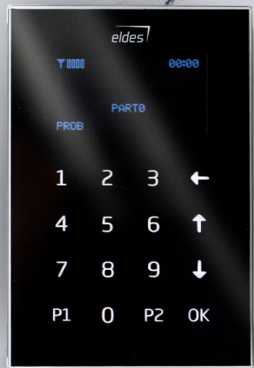

MAIN FEATURES

- 2x Nano SIM cards for extra safety
- Operates up to 34 zones (16 wireless devices)
- Multiple ways of control
- Wireless range up to 3 km in open areas
- Wired 1*input, 1*output
- Audio indication via built-in buzzer
- LED indication of system status
- Backup battery, up to 24h

Accessories

Keypads

Wired LED keypad EKB3

EKB3 is a wired LED keypad. Attractive design meets convenience. It is compatible with ELDES alarm and control systems.

- Arm/disarm feature
- Enter and change passwords
- Input administrative commands
- Integrated sound signaler
- 4 partition status indication
- Up to 48 zone indication, 12 zones per partition.