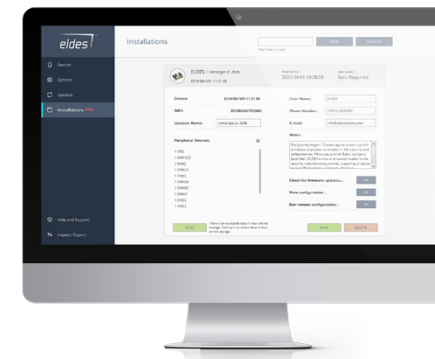

Flexible configuration and control

- Remote configuration by ELDES GATE web interface;
- Administration and access from any place;
- Possibility to add up to 2000 users;
- Tracking and controlling up to 1000 events of user's traffic and getting the notifications about faults and access log list.

Available enclosure options

EBOX

DINRAIL

IP-66

ELDES Utility - Free professional software for installers

Professional software for installers, developed from the feedback of our customers. ELDES Utility is designed for extremely fast installations and convenient system maintenance. The innovative software contains optimized user interface, system pre-configuration and other time-saving features.

Eldes Utility allows to configure the security system in one place. Add/remove users, assign individual partitions, remove wireless devices and most importantly, fully configure Eldes security system with all it's accessories.

- One tool for all installations
- Time saving
- ELDES Utility Wizard - for your comfortable 1st installation
- Availability to configure and administrate remotely
- Free of charge.

Available on:

Enjoy an updated and even more user-friendly ELDES Utility software! With Installers Area tool, you can now manage your objects more conveniently, having all your ELDES installations and other relevant data in one place. Do you want to find your previous installations? Just connect to their configuration locally or remotely and you are done!