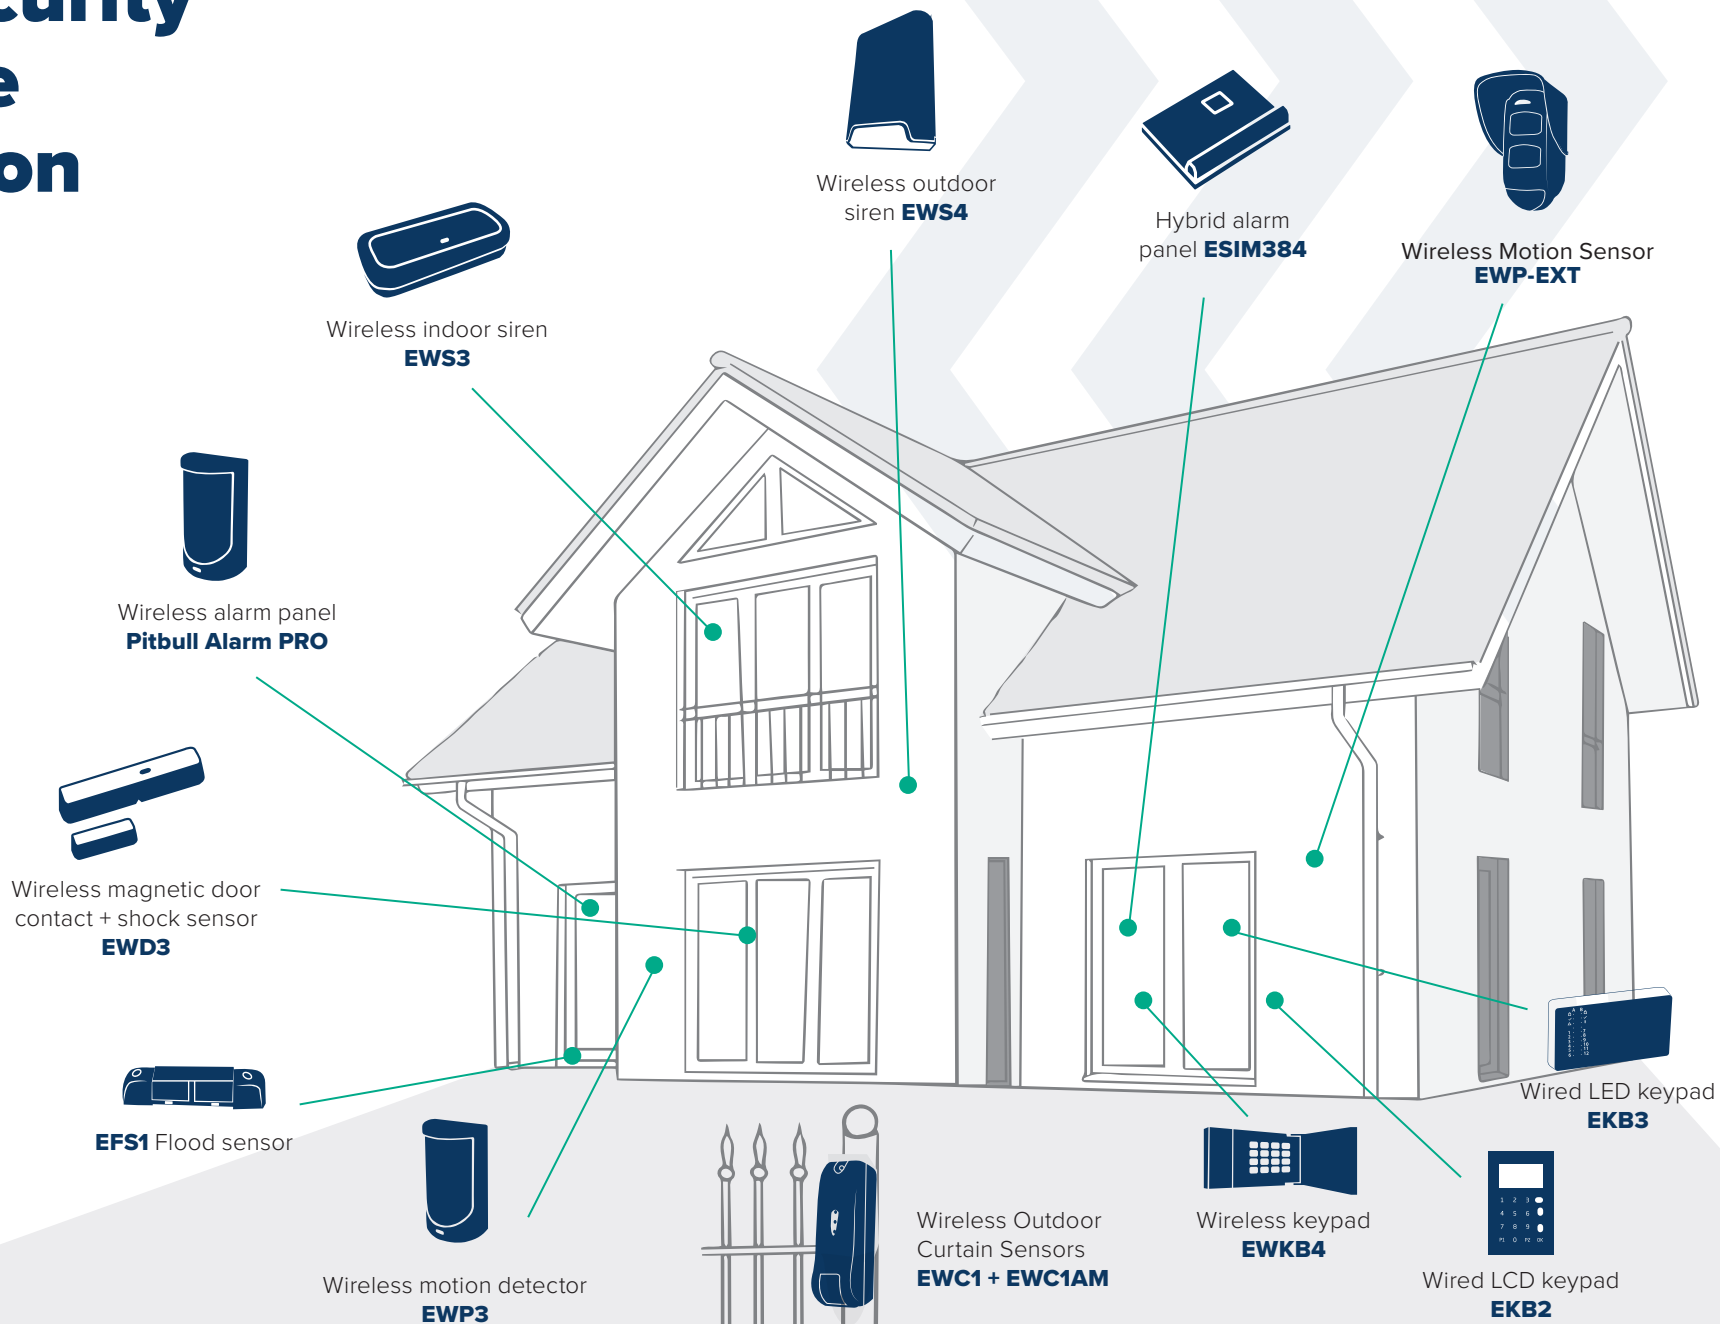

Smart security and home automation products.

Available 2024 Q2

ELDESALARMS.COM