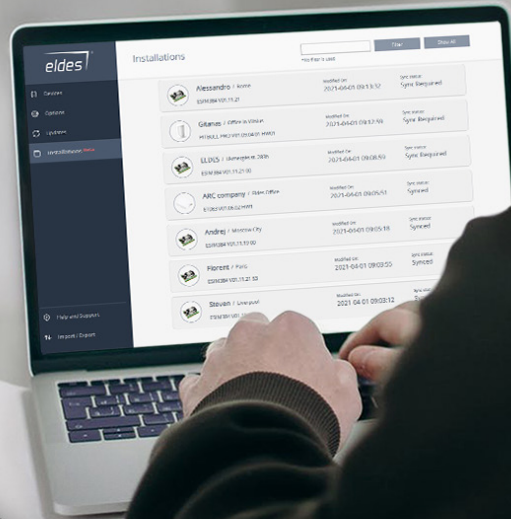

ADD YOUR OUTDOOR DETECTOR TO ELDES SECURITY SYSTEM WITH ONE CLICK USING ELDES UTILITY TOOL!